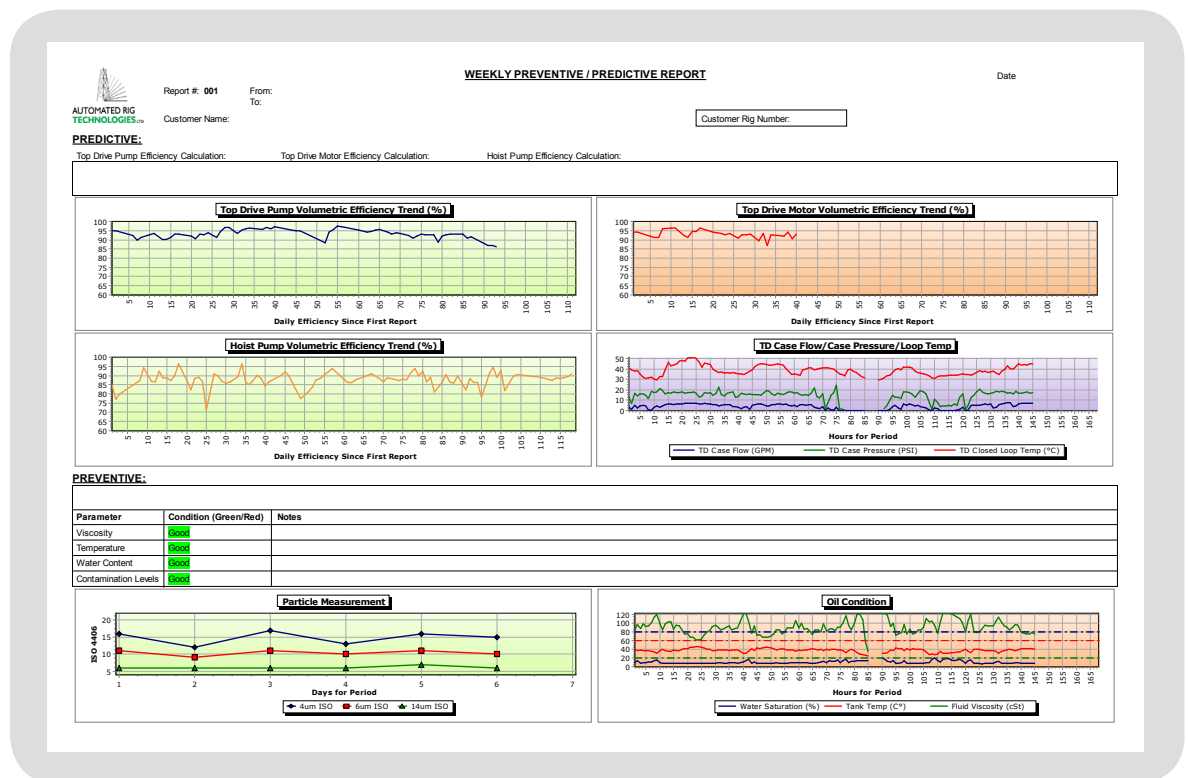

BUILT FOR DELIVERING RESULTS

Here's what you get with RPDAS...

- Maximum uptime
- Maximum working life of critical hydraulic components
- Weekly reports with relevant training to maintain hydraulic system
- Integrated alarms - Rig Manager notified immediately if the system identifies risk of an equipment failure
- Efficient hydraulic systems
- 24/7 data logging
- Hydraulic service support and maintenance

Data is analyzed, interpreted, and formatted into an accurate, easy to read report of the overall condition of the hydraulic system.

GET STARTED WITH RPDAS

Contact us today to find out about the latest developments in hydraulic system monitoring and preventive maintenance. Call (403) 723-6602 or email: info@automatedrig.com

WHO WE ARE

We are a tight knit group of hydraulic, electrical and mechanical engineers that focus highly on pushing our customers to the next level. We add value to our client base by understanding our clients' goals and helping the client achieve them. Our business is solely in place to work with clients driven to push the industry forward and to provide value to those clients.

AUTOMATED RIG TECHNOLOGIES LTD.