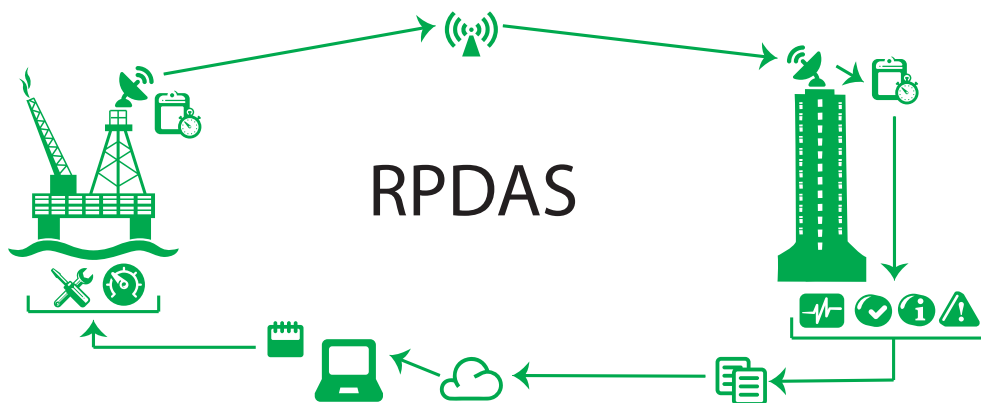

**AUTOMATED RIG
TECHNOLOGIES** LTD.

*Over 60 years of hydraulic knowledge...
combined with today's leading
technology...amounts to the highest
reliability for your hydraulic fleet*

Prevent hydraulic failures
days and weeks in advance
to maximize drilling uptime.

Remote Predictive Diagnostic Analysis System

What is RPDAS?

The **Remote Predictive Diagnostic Analysis System** is a simple data acquisition unit that monitors the hydraulic system. Consisting of less than a dozen transducers that accurately analyze oil conditions, the RPDAS acknowledges every hydraulic aspect of the rig and can predict hydraulic failures of pumps and motors days and even weeks in advance.

RPDAS ensures maintenance is kept in check. Upon completion of any report delivering a warning or reaching critical level, a trained Automated Rig Technologist will contact the Field superintendent, the rig manager and any other requested contacts to discuss preventive measures...**in advance of** impending failures.